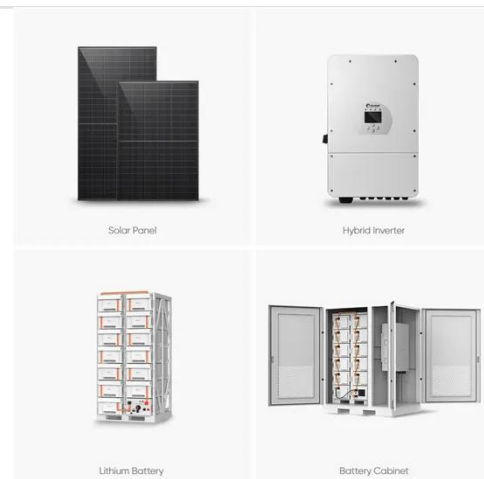

Huawei Battery Energy Storage Cabinet: Revolutionizing Renewable Energy

Why Energy Storage Matters in Modern Power Systems With renewable energy capacity growing 45% faster than traditional power sources (IEA 2023), efficient storage solutions like Huawei Battery ...