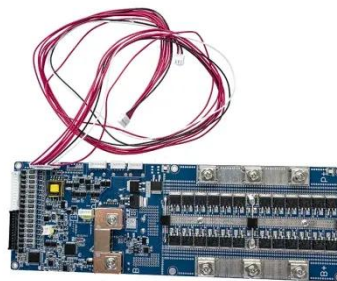

LUNA2000-5-10-15-S0 , Smart String Energy Storage System , HUAWEI ...

LUNA2000-5-10-15-S0(Smart String ESS) provides solar energy storage for required moments. Independent energy optimization brings 10% more usable energy and flexible expansion. 4-layer ...