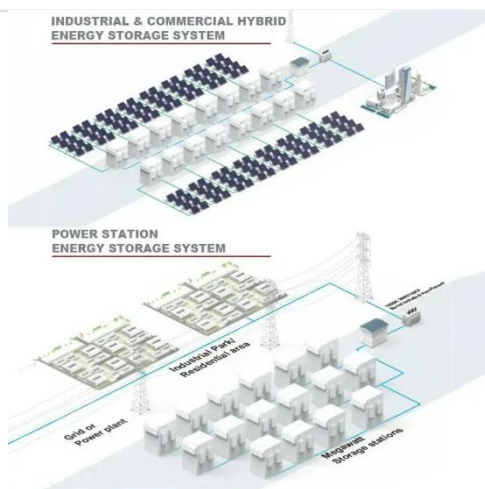

Huawei Solar Storage48V 400ah 500ah 600ah Indoor Metal Cabinet Lithium

Huawei Solar Storage48V 400ah 500ah 600ah Indoor Metal Cabinet Lithium Battery, Find Details and Price about Lithium Battery Rechargeable Battery from Huawei Solar Storage48V ...

Lithium Battery Solutions for Site Power , Huawei ...

Huawei's lithium battery solutions enable intelligent energy storage and peak shifting, upgrading backup power