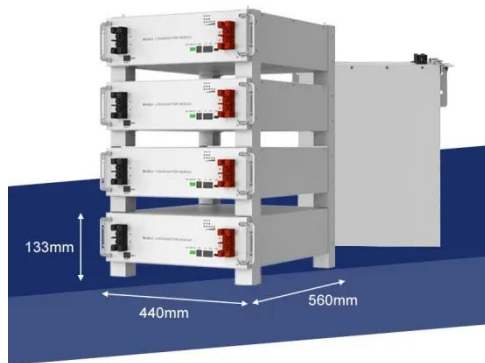

including site selection, assembly, wiring, and system testing. [pdf]

Outdoor integrated intelligent site

MTS9514A-AM2001 is a new type of integrated AC/DC output power system designed by Huawei, with the maximum capacity of 24kW and user space of 19U. The cabinet adopts DC air conditioner for cooling.

Contact Us

For catalog requests, pricing, or partnerships, please visit:
<https://www.espay.es>