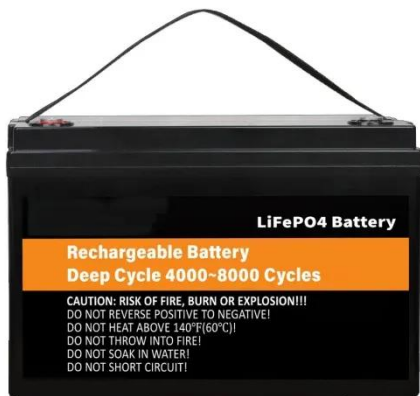

Residential Products List , HUAWEI Smart PV Global

Residential Products List covers all household photovoltaic products, including inverters, energy storage, optimizers, controllers and other household photovoltaic-related product series.