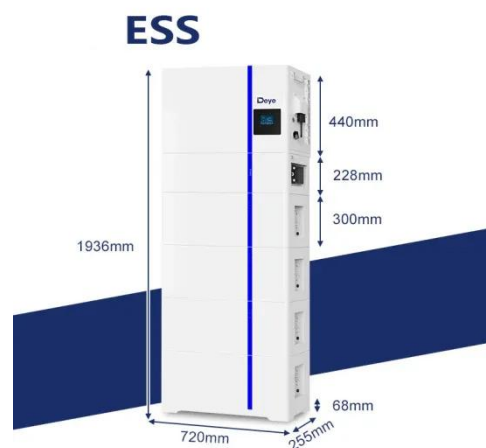

Outdoor enclosures & multitenant cabinets for telecom

Vikiner outdoor enclosures deliver proven reliability for mission-critical infrastructure. With modular construction, advanced protection, and configuration flexibility, they are ideal for global telecom and ...