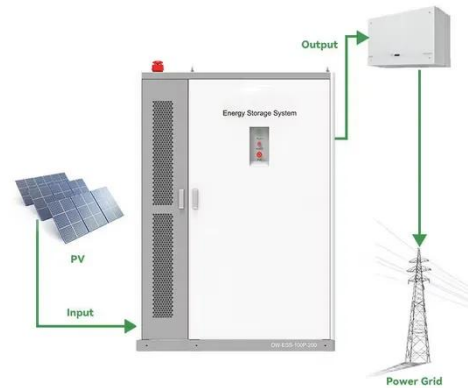

Amazon : Industrial Inverter

GP-ISW3000-12 Industrial Pure Sine Wave Inverter, Black, Yellow. This product has sustainability features recognized by trusted certifications. Carbon emissions from the lifecycle of this product were ...

1500W 12V Low Frequency Inverter Clean Pure Sine Heavy Duty

Engineered to deliver true 120VAC power with a true neutral - virtually identical to grid power. Engineered for demanding environments, this inverter delivers a massive 4,500-watt surge capacity ...

- IP65/IP55 OUTDOOR CABINET
- OUTDOOR CABINET WITH AIR CONDITIONER
- OUTDOOR ENERGY STORAGE CABINET
- 19 INCH

AIMS Power 600 Watt / 1200 Watt Peak Pure Sine Power Inverter 12 Volt

AIMS Power PWRI60012120S ETL Listed Pure Sine Inverter, 600 watt inverter, 1200 watt surge -2x surge capability, 12 Volt DC to 120 Volt AC, dual AC outlets, USB outlet, Marine ...

3000 W Pure Sine Heavy Duty Power Inverter 120 / 240 Output

Engineered to deliver true 120/240VAC

split phase power with a true neutral - virtually identical to grid power. Engineered for demanding environments, this inverter delivers a massive 9,000-watt surge ...