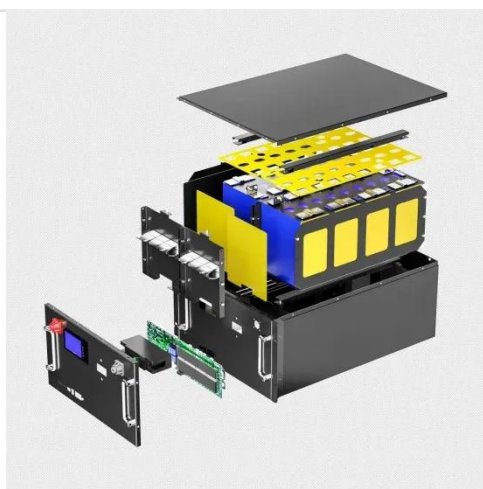

Industrial Solar Installers , StraightUp Solar

Get a free quote for your industrial solar solution today and learn how clean energy can benefit your company! At StraightUp Solar, we've been helping customers make the switch to renewable energy ...