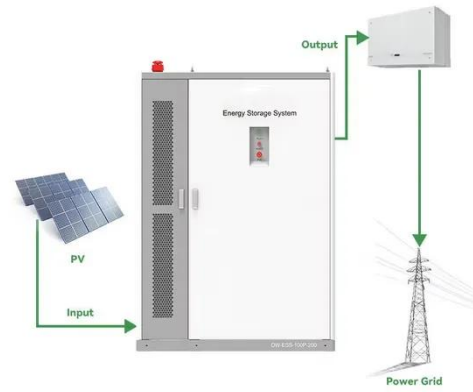

the requirements of communication base station rooms.

Contact Us

For catalog requests, pricing, or partnerships, please visit:
<https://www.espay.es>