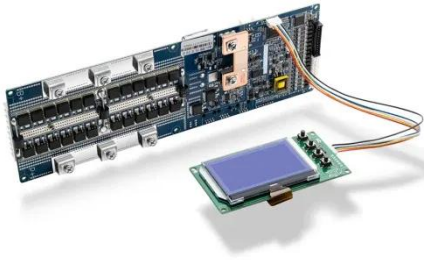

Outside Plant Enclosures (OSP) , Moore

Moore Power Supply Cabinets are available for either Ground Mounts or Pad Mounts. Design features include

stainless steel welds and hinges, upper shelves for power supply storage and lower sliding ...