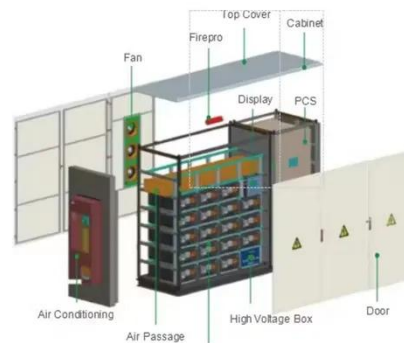

Espay Solar Energy S.L.

Inquiry for 15kW power cabinet for airport use

Overview

Incorporating high-capacity lithium iron phosphate battery banks, a robust 15kW pure sine wave inverter, and intelligent energy management, this cabinet is built to provide reliable, clean power in outdoor, off-grid, or unstable grid settings where consistent performance and. Incorporating high-capacity lithium iron phosphate battery banks, a robust 15kW pure sine wave inverter, and intelligent energy management, this cabinet is built to provide reliable, clean power in outdoor, off-grid, or unstable grid settings where consistent performance and. Distributes power to smaller distribution units, environmental control units, portable lights and for expeditionary applications including base camps. Distributes power to smaller distribution units, environmental control units, portable lights and for expeditionary applications including base. The PD Power Systems 15KW PDP is designed to accept power at 120/208 VAC, 3-phase, utilizing 60 amp power connectors. Power is then distributed at 120/208 VAC 3-phase and 120 VAC 1-phase. Electrical power. The MOBICELL-15K is a modular three-cabinet clean power system engineered to replace diesel generators for backup and mission-critical power. The system combines: Fuel Cell Cabinet — housing three 5 kW HT-PEM methanol fuel cells (15 kW total) Battery & Power Electronics Cabinet — with integrated. In airports across America, ensuring unparalleled reliability and uptime is essential to operations. Equipped with handle, easy to move 3.

15kW Air Force Style Power Distribution Box

Distributes power to smaller distribution units, environmental control units, portable lights and for expeditionary applications including base camps.

BESS Commerical Energy Storage Cabinet System , AZE