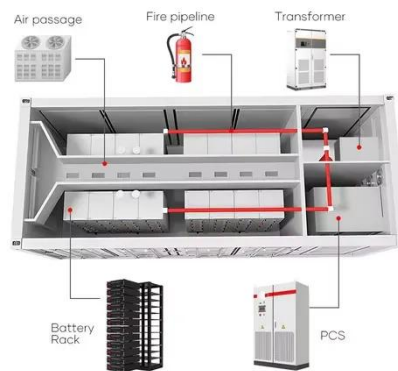

Base Station Cabinets

These all-in-one solutions integrate base station electronics, power distribution, and thermal management into a single compact unit. Engineered for direct exposure to the elements, these ...

4G INTEGRATED MACRO BASE STATION

The Signaltron 4G Integrated Macro Base Station is purpose-built for deployment with minimal site complexity and dependable wide-area coverage. Ideal for sites where you need macro performance ...

5G Base Station Power Upgrade: Custom Rectifier Module Solutions

...

Upgrade 5G base station power in

outdoor, indoor, and shared cabinets with custom rectifier module solutions for efficient, scalable, and reliable performance.

Outdoor Integrated Telecom Cabinet for Base Stations & Nodes

Durable outdoor integrated telecom cabinet for base stations and data nodes. Provides reliable protection and efficient housing in harsh environments.