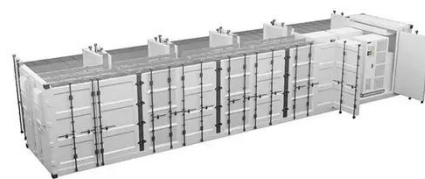

Inverter 12v To 220v

Shop for Inverter 12v To 220v at Walmart . Save money. Live better.