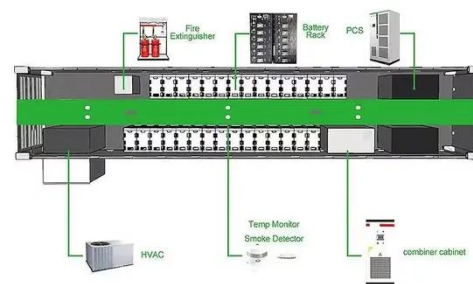

3000 Watt Inverter 12V to 220V: A Comprehensive Review and

The 3000 watt inverter 12V to 220V converts DC power from a 12V battery into stable AC power for household devices. It is ideal for car, RV, and off-grid use. The guide explains its function, ...