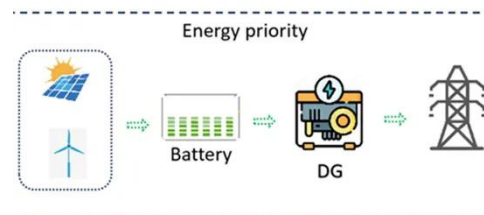

Go Power! GP-ISW200-12 200 Watt Industrial Pure Sine Wave Inverter

Equipped with a DC cable, you can plug this inverter into any DC port on your boat, in your car, or RV. The Go Power! 200 watt Industrial Pure Sine Wave Inverter is ideal for small loads, like laptops, fans, ...