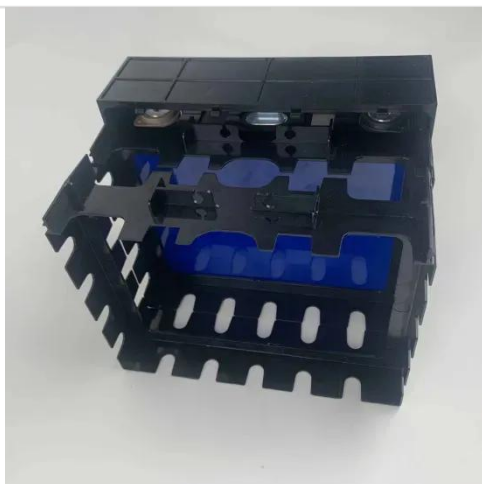

418KWh Outdoor Cabinet Energy Storage System

The HJ-G215-418L industrial and commercial energy storage system from Huijue Group adopts an integrated design concept, with integrated batteries in the cabinet, battery management system, ...