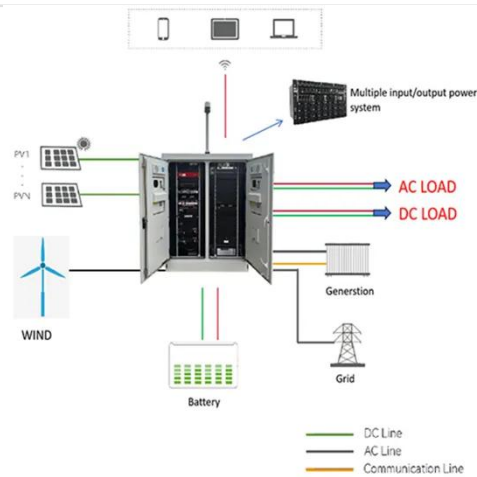

418KWh Outdoor Cabinet Energy Storage System

The HJ-G215-418L industrial and commercial energy storage system from Huijue Group adopts an integrated design concept, with integrated batteries in the cabinet, battery management system, ...