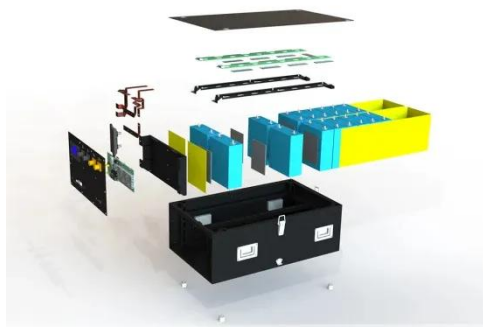

IP55 Weatherproof Enclosures , IP55 Outdoor Aluminum Enclosures

Outdoor integrated cabinet is well suited for power equipment, batteries, telecom gear, all integrated into a robust, economical package. The cabinet contains internal mounting rails, which allow installation ...