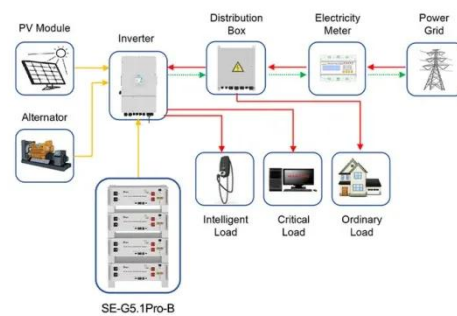

Application scenarios of energy storage battery products