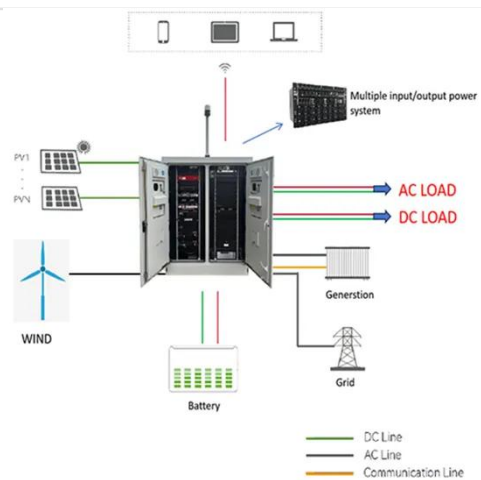

Jinko Solar JKM380M-6RL3-B

All you need to know about the JKM380M-6RL3-B solar panel including rating, cost, efficiency, and warranty terms.

Jinko 380W Solar Panel (JKM380M-6RL3-B) - TSolar

The Jinko 380W Solar Panel (JKM380M-6RL3-B) combines cutting-edge Tiling Ribbon (TR) technology with high-efficiency monocrystalline P-type