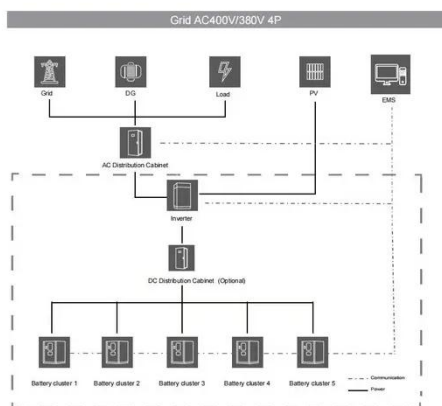

Espay Solar Energy S.L.

Jinko Solar Mounting Door-to-Door Repair

Jinko Solar Mounting Door-to-Door Repair

JinKo JinkoSolar Photovoltaic Module Installation Guide

Thanks for choosing Jinko Solar PV modules. In order to ensure the PV modules are installed correctly, please read the following installation instructions carefully before modules are installed and used.

GENERAL INFORMATION

To ensure correct installation and stable power output, it is necessary to read and understand all installation instructions before proceeding. As PV modules are power generation products, ...