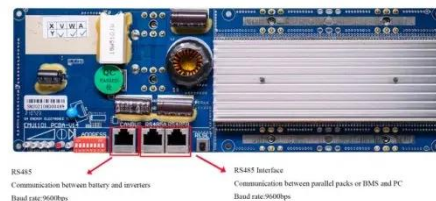

605-630W JINKO Mono-facial N-type Solar Panels

2. HOT 2.0 Technology N-type modules with JinkoSolar's HOT 2.0 technology offer better reliability and efficiency. 3. Durability against & Extreme Environment High salt mist and ammonia resistance. 4. ...