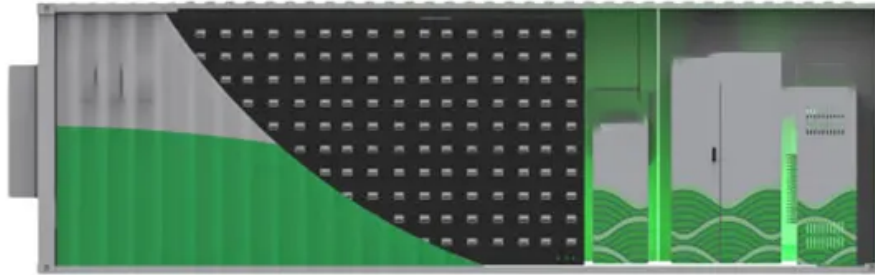

Espay Solar Energy S.L.

Khartoum outdoor telecom enclosure single phase

Khartoum outdoor telecom enclosure single phase

khartoum outdoor communication battery cabinet management ...

The Hybrid Power and Battery Combo Cabinet integrates grid power, solar input, and battery energy storage into a single outdoor solution. Ideal for telecom base stations, edge data ...

Outdoor Telecom Cabinets & Enclosures , NEMA-Rated

Our top-hinging, medium-security MDU enclosure provides protected access for multi-dwelling fiber or telecom equipment and features a durable powder-coated design, secure hinged door, ample cable ...