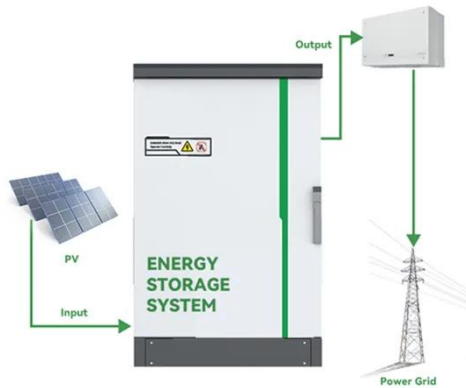

inventory and find the perfect fit!