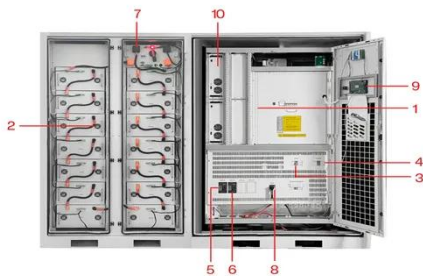

Revolutionizing Lithium Battery Safety , Cabinet ...

Discover how the Cabinet Collection enhances lithium battery safety with advanced protection features, ensuring secure storage and risk prevention.