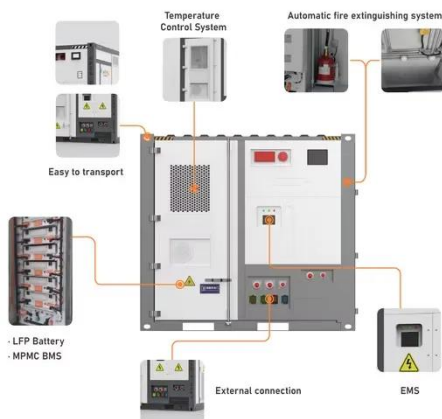

EGS Smart Energy Storage Cabinet

As the world moves towards decarbonization, innovative energy storage solutions have become critical to meet our energy demands sustainably. AnyGap, established in 2015, is a leading ...