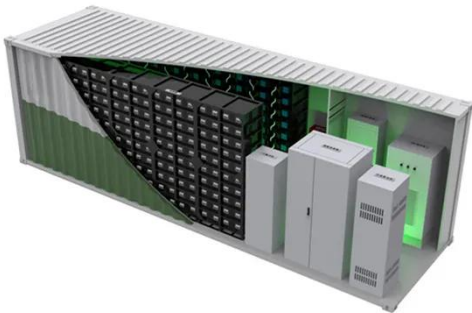

Large-Capacity Energy Storage in Substations: Powering the ...

Imagine a world where your coffee maker suddenly stops mid-brew because the local substation couldn't handle a solar farm's midday power surge. Annoying, right? That's where large ...