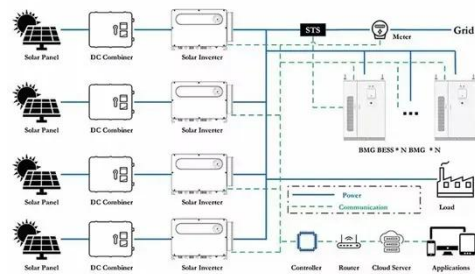

### LEGO MOC Solar panels by APnForge , Rebrickable

2 big solar panels with the power converter used by the MWEMC© base installed on the planet Euphyros. They are used to power a part of the base modules like the glass house.

### LEGO MOC Solar Station by Tubi\_Rock\_V

So this model features: Three turnable solar panels to follow the direction of the sun. Cargo spaces for small generated

batteries, meant for smaller vehicles or last minute challenges. A removable roof to ...

## Solar Station

Optimally the lamps diameter should cover the LEGO Solar Panel and have a parabolic reflector. To help students measure the distance of the bulb in the lamp to the Solar Panel, it is helpful to make a ...

## Solar Station

Based on the variables identified, optimize the solar station to maximize the power generated. Explain which variables are altered, their effect and record findings.