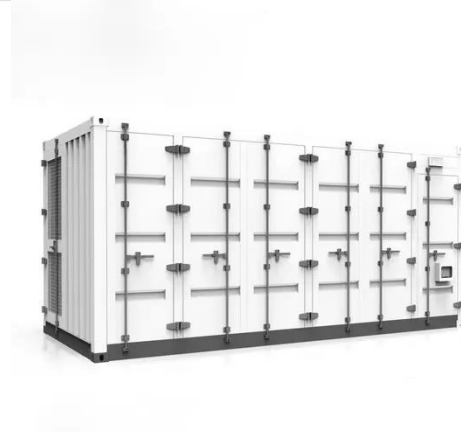

Luxury Italian Furniture , Designer Brands & High-End Furnishings

Furnish your home with expertly crafted Italian desks and chairs designed for both luxury and productivity, or elevate your décor with stunning furniture mirrors that add light, depth, and ...

Modern & Contemporary Furniture Store - Modani Furniture

Dive into Modani Furniture's world, offering a curated blend of luxury, style, and comfort across a diverse range of exquisite home furnishings.