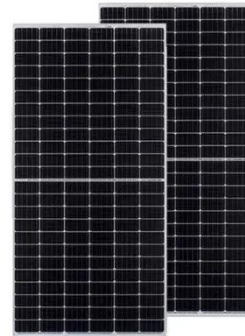

## Lilongwe solar container telecom station Inverter Installs Energy

Integrating Solar Power Containers into Modern Energy The container integrates all necessary components for off-grid or grid-tied solar power generation, including solar panels, inverters, charge ...