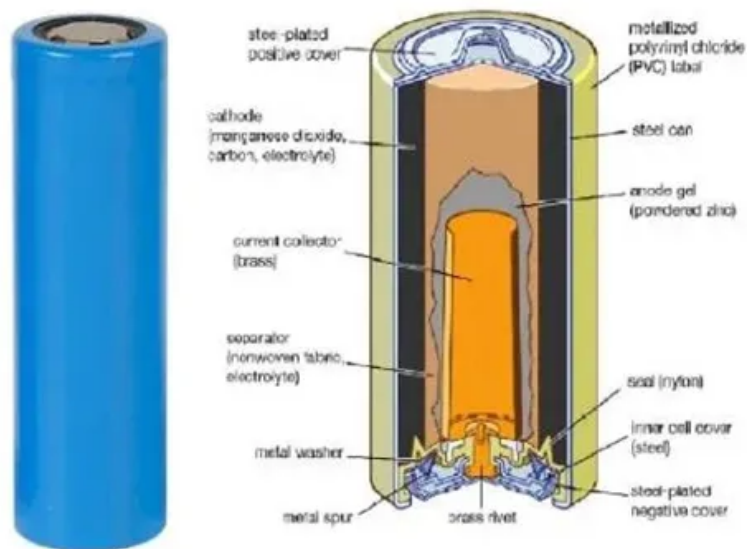

Espay Solar Energy S.L.

Linuo solar inverter Monitoring

Linuo solar inverter Monitoring

Solar Inverter Monitoring

A solar inverter monitoring system is a set of tools and technologies that allow you to track the performance of your solar inverter and the overall solar energy system.