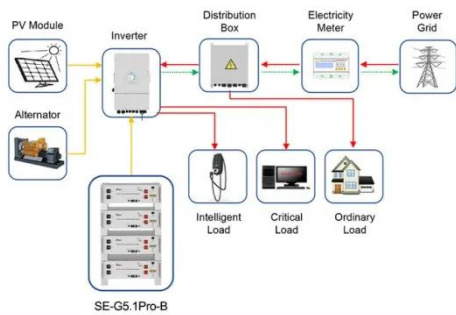

batteries easily accessible while they charge in a ...

Application scenarios of energy storage battery products

Integrated Energy Storage Cabinet

The Cabinet offers flexible installation, built-in safety systems, intelligent control, and efficient operation. It features robust lithium iron phosphate (LiFePO4) batteries with scalable capacities, supporting on ...

Contact Us

For catalog requests, pricing, or partnerships, please visit:
<https://www.espay.es>