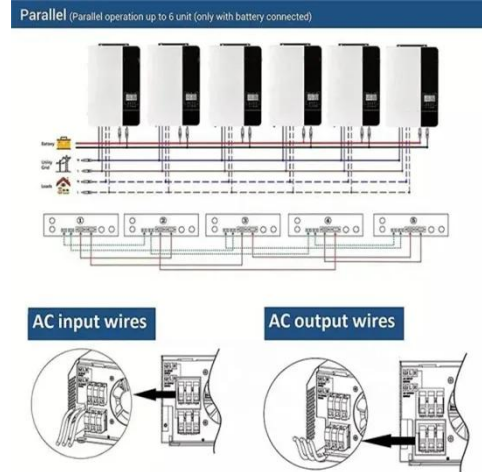

BOX CUSTOMIZATION

Technological advancements are dramatically improving solar storage container performance while reducing costs. Next-generation thermal management systems maintain optimal operating ...

18650 3.7V
Li-ion
RECHARGEABLE BATTERY
2000mAh

Solarcontainer: The mobile solar system

Our pioneering and environmentally friendly solar systems: Folded solar panels in a container frame with corresponding standard dimensions, easy to unfold thanks to a sophisticated rail system and no ...

Small Solar System Kits and Mini Solar Inverter Kits

Need clean, reliable power for your small cabin, home or vehicle? Look no further than The Inverter Store's small solar panel kits.

- ☒ LIQUID/AIR COOLING
- ☒ ON GRID/HYBRID
- ☒ PROTECTION IP54/IP55
- ☒ BATTERY /6000 CYCLES

Solar Container , Large Mobile Solar Power Systems

Customize your container according to various configurations, power outputs,