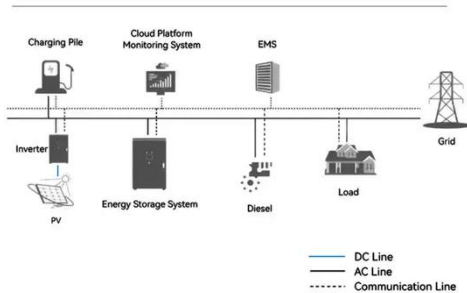

for commercial and industrial power applications.

System Topology