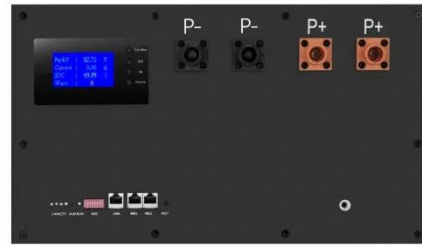

for durable equipment enclosures and modular cabinets, indoors and outdoors.