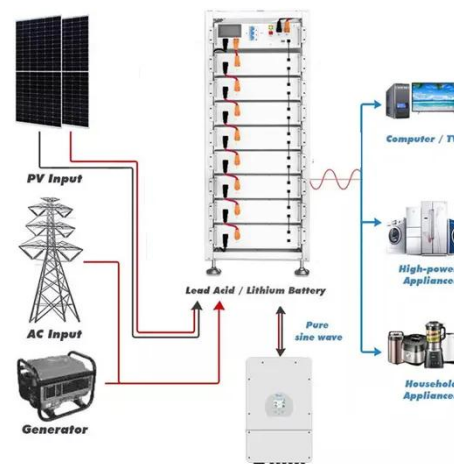

Outdoor Cabinet , SWA Energy LiFePO4 Battery Storage Systems

Outdoor Cabinet SWA ENERGY outdoor cabinets are engineered for harsh environments and long-term outdoor operation. With IP54/IP55 protection, anti-corrosion design, and intelligent temperature ...