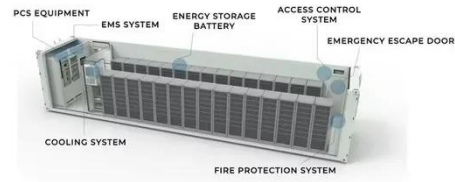

Sub-Saharan Africa stem from erratic power supply - and Malabo"s mobile networks ...