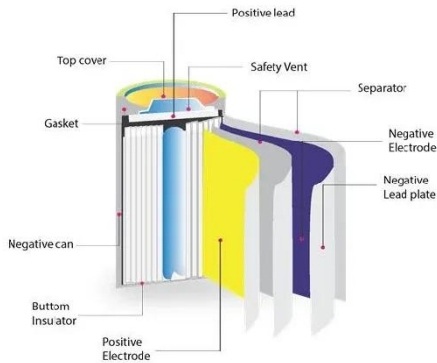

power modules (photovoltaic, wind energy, ...