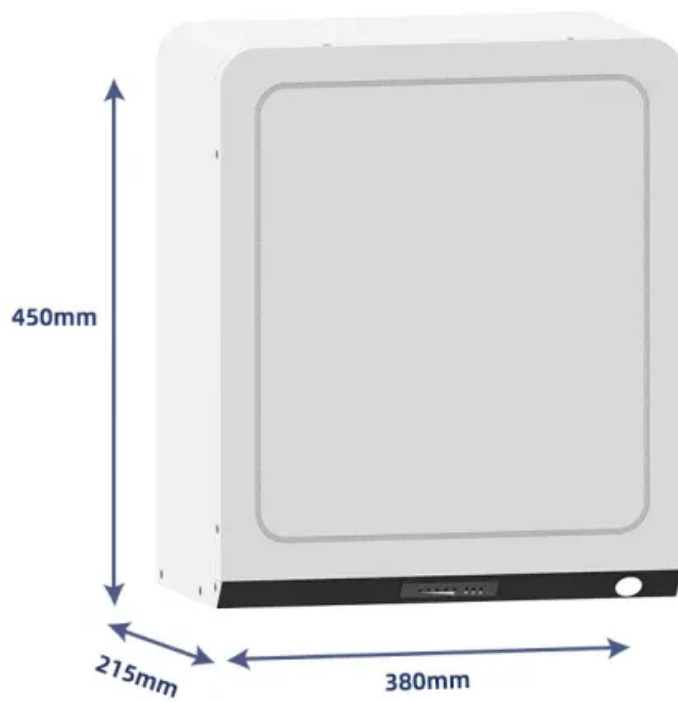

Espay Solar Energy S.L.

Mbabane outdoor communication battery cabinet system

Mbabane outdoor communication battery cabinet system

Energy Storage Cabinet, energy storage system, New Energy Batteries

261KWh Outdoor Cabinet Energy Storage System Home solar energy storage(Stackable) Classification: Mobile solar container Outdoor Telecom Cabinet I& C Energy Storage Solution Energy ...