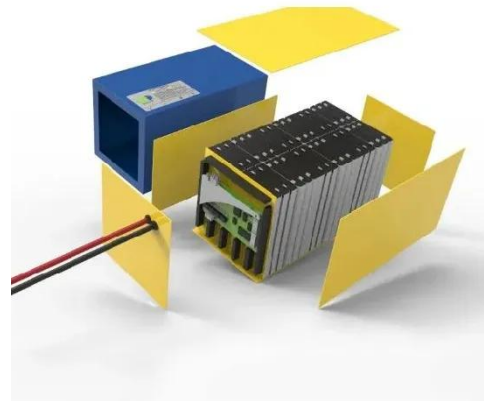

Solar energy and communication battery cabinets

Bete is one of the best battery cabinet manufacturing integrators in China, and we are committed to providing communications physical connectivity equipment products, technologies and services to ...

MBABANE BATTERY CABINET MANAGEMENT SYSTEM ...

Battery cabinet new energy base station power generation Base station energy cabinet: a highly integrated and intelligent hybrid power system that combines multi-input power modules ...

OUTDOOR BATTERY CABINET FOR

COMMUNICATION BASE ...

Battery cabinet base station power system communication power supply
 Base station energy cabinet: a highly integrated and intelligent hybrid power system that combines multi-input power modules ...

Mbabane Battery Cabinet Management System Manufacturer

C& C Power's UBC52 Battery Cabinet is a front terminal battery cabinet that typically supports system sizes from 80kVA-225kVA. The UBC52 is primarily used to support large IT rooms, large networks, ...