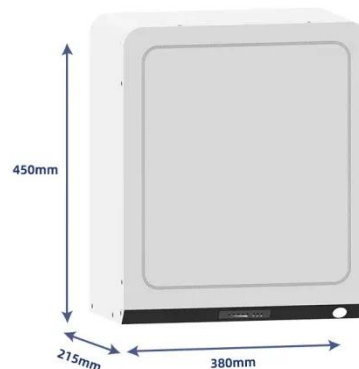

Outdoor Battery Cabinet

Built for long-term durability, it ensures secure housing for batteries, power control equipment, and communication systems exposed to harsh weather conditions such as rain, dust, and temperature ...