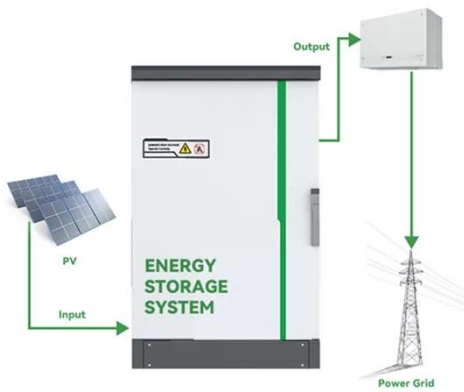

environmental detection. Combined with
...

Custom Power Supply Cabinets , Riteoptic

Integrated Power Supply for Micro Station Riteoptic integrated power system is a miniaturized power outdoor cabinet system for the communications industry. The power supply combines power, power ...

Contact Us

For catalog requests, pricing, or partnerships, please visit:
<https://www.espay.es>