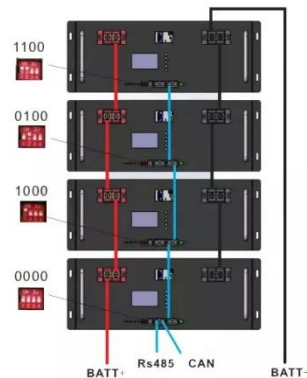

## Microgrid Communication Power Supply Cabinet 48V

---

### Building a Better -48 VDC Power Supply for 5G and Next

A power supply with a capacity of 100 W to 350 W was sufficient to cover many applications. Forward converters were a good choice and have been employed for years in telecom BBUs and RRUs.