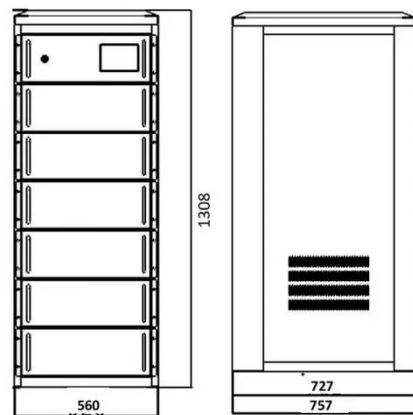

Inverter Price List

Inverter Weekly Special Manufactured in Europe Delivery CIF Dammam or Jeddah Lead Time 2 - 4 weeks Price and availability of other Trademarks available on request