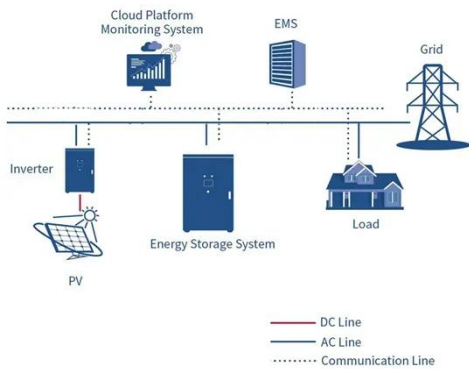

Used Mitsubishi i-MiEV for Sale Near Me , Edmunds

Save money on one of 29 used Mitsubishi i-MiEVs near you. Find ...

How Much Does A Mitsubishi I Miev Cost

The price of a Mitsubishi i-MiEV can vary quite a bit depending on several factors, including the model year, trim, whether you're buying new or used, and even your location.