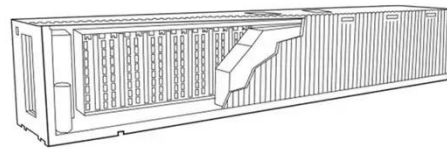

APC GVSUPS30KB5FS Galaxy VS UPS 30kW 208V, 3 Internal 9Ah ...

Smart modular batteries integrated in the UPS cabinet optimize footprint and ensure critical loads have highly predictable runtimes. Start-up service is included to optimize your system's performance, ...

AlphaESS STORION-T30 Outdoor Battery Cabinet, Battery and ...

AlphaESS is able to provide outdoor battery cabinet solutions that are stable