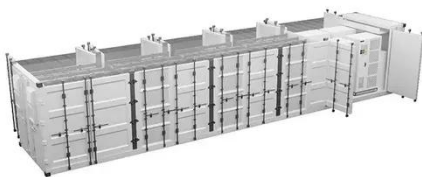

All-in-One Energy Storage Cabinet & BESS Cabinets , Modular, ...

Innovative Design: Both the All-in-One Energy Storage Cabinet and BESS