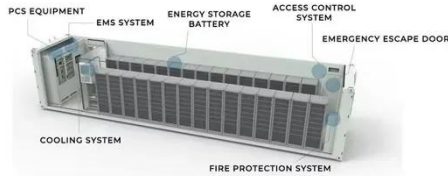

supply equipment, as well as monitoring the real-time operating status of the system with reliable battery monitoring and ...

Outdoor Power Cabinet Hybrid Power System: Reliable Energy for Critical

Cytech presents the Outdoor Power Cabinet with Hybrid Power System, designed to provide reliable, continuous power for telecom, remote monitoring, and industrial sites. Discover how our hybrid ...