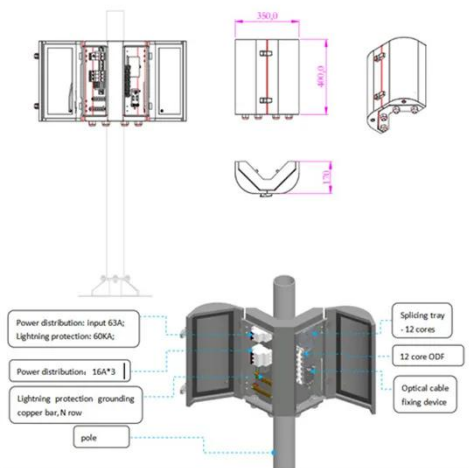

Stock Exchange listed company, is the fourth largest ...

Inclusive mobile connectivity solution , Huawei Enterprise

With complete wireless network solutions, RuralStar series low-cost base station solutions, rich delivery experience, and a large number of success cases, Huawei helps government ...

MTN Nigeria, Huawei Launch World's First RuralCow Base Stations ...

MTN Nigeria and Huawei have completed the world's first commercial deployment of RuralCow, a rapid-deployment, ultra-simple mobile base station designed to bring reliable ...

Rural communities to get additional 1000 base transceiver stations

As part of the effort to boost connectivity in the country, especially in rural areas,