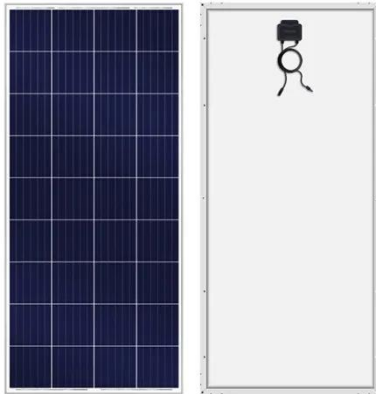

Espay Solar Energy S.L.

Niue solar energy storage cabinet 600kW

GEL Battery

Lithium Battery

Container storage system

Power Battery

Niue solar energy storage cabinet 600kW

Solar Energy Storage Solutions in Niue: A Guide to ...