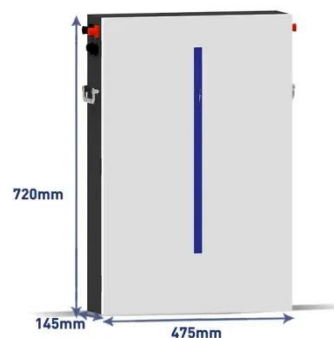

NUKU ALOFA LARGE ENERGY STORAGE CABINET ...

Fire extinguishing in the energy storage