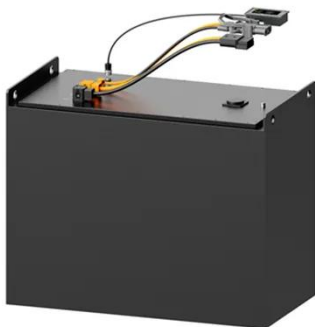

Energy on Demand Custom Portable Power Stations for Your Needs

This essay explores the evolution of portable power technology, market trends, and how manufacturers like Portable Power Station Factory deliver tailored energy solutions.

Oceania Communication Base Station Wind-Solar Hybrid Cooling

...

The invention discloses an assembled wind-solar hybrid self-powered