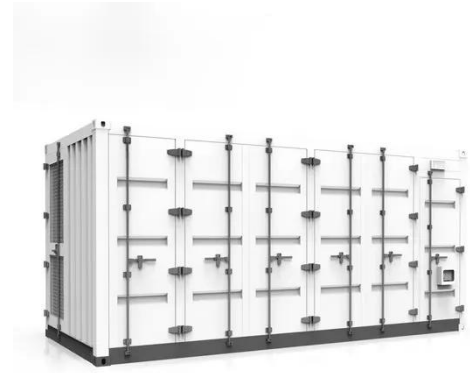

is ...

Contact Us

For catalog requests, pricing, or partnerships, please visit:
<https://www.espay.es>