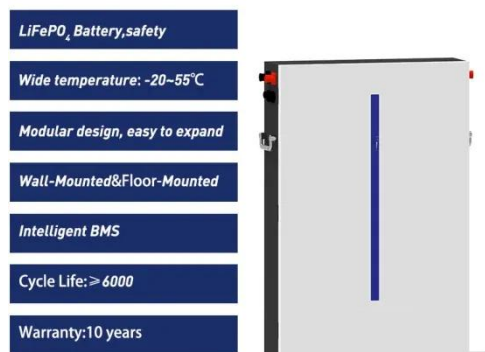

Switchgear Manufacturer, Substation, Transformer Supplier

The group mainly develops and produces: High and low voltage complete sets of equipment, box type substation, power transformer, box type switching station, cable branch box, stainless steel ...