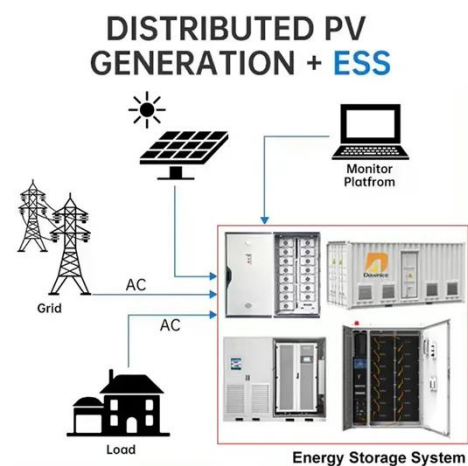

Outdoor Photovoltaic Energy Cabinet, Base Station Energy Storage

Highjoule's outdoor cabinets can be customized for 3kW to 20kW continuous output and 10kWh to 200kWh of lithium battery storage. The capacity is scalable depending on site load, sunshine hours,

...

Products - Outdoor Base Station Cabinets & Energy Storage Systems

Explore Huijue's complete product portfolio, including base station energy cabinets, outdoor base station cabinets, battery enclosures, and cabinet energy storage systems. Designed for telecom,

...

Outdoor BESS Battery Energy Storage Cabinet System for 4 x ...

Outdoor Lithium ion Battery Enclosure mainly provides a stable working temperature and dust-free environment for lithium battery, they are integrated with thermal insulation and equipped with air ...

EK-SG-D02 Mobile outdoor simple energy cabinet

The EK-SG-D02 mobile outdoor simple

energy cabinet is an integrated system for network communications, base station power supply and remote area site operations. It is suitable for ...