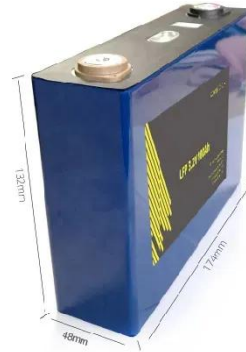

As an OEM/ODM specialist, Mulan Group delivers custom -engineered telecom cabinets for 5G towers, base stations & harsh environments. Precision sheet metal fabrication meets IP66 & NEMA 4X ...

Telecoms Cabinet Manufacturing for Outdoor & Indoor , Machan ...

Our cabinets are built to withstand harsh weather conditions and provide excellent protection for power management systems, telecom base stations, energy storage battery systems, and radio equipment.

Communication Enclosures

These weatherproof indoor/outdoor telecom cabinets are modeled after proven designs, and they are customizable to meet your needs. We can build to your specifications or take your requirements and create ...