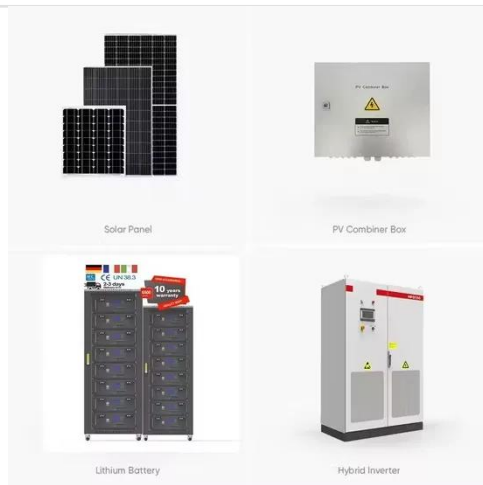

These NEMA-rated outdoor telecom, industrial, electrical enclosures are

delivered "field-ready" for installation. Feature-rich 5G-LTEs are built for any industrial situation; these waterproof, ...

Outdoor Telecommunication Enclosures

Versatile installation features: Our enclosures have two universal wall and pole mounting brackets and an adjustable and removable back plate. This construction allows for smooth installation on various ...

OEM service

Hot Colors:

Color can be customized
more questions just do not hesitate to contact us

LOGO Position: (Screen printing)

Telecom System Integration and Outdoor Network ...

Westell offers secure, weather-tight outdoor network enclosures to protect electronic equipment for outdoor telecom networks.