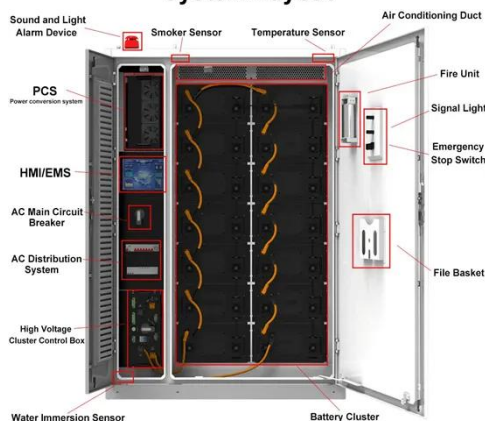

System Layout

Telecom System Integration and Outdoor Network Enclosures ...

Westell is a collaborative partner in telecom system integration and outside plant (OSP) deployment optimization providing customized, fully integrated, vendor neutral outdoor network equipment ...

Outdoor Telecommunication Enclosures

Weatherproof Enclosures for