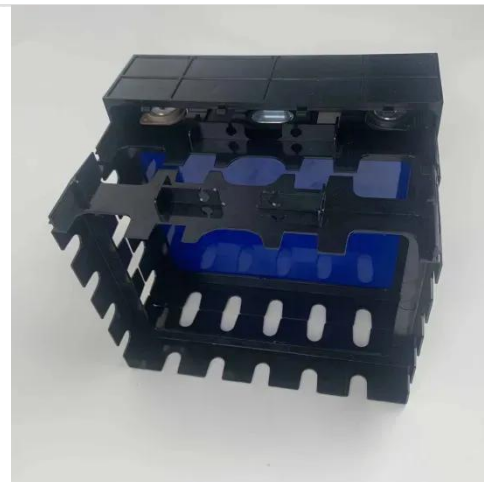

Philippines Container Energy Storage Cabinet Price: Trends, Benefits

Summary: Exploring container energy storage cabinet prices in the Philippines? This guide breaks down costs, applications, and market trends while highlighting how businesses can optimize energy ...