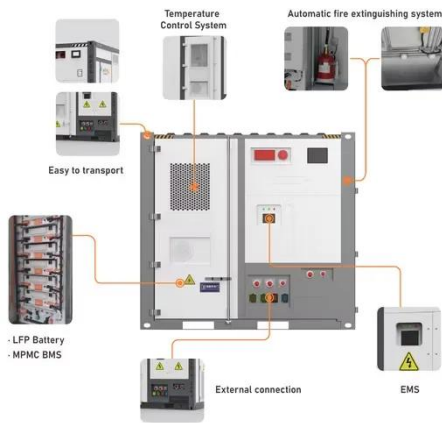

Connecting the photovoltaic bracket to the photovoltaic ...

2. Photovoltaic pumping system description Water pumping for irrigation and water supply for rural communities represents an important area of stand-alone PV systems; these systems usually

Photovoltaic bracket water tank customization

The PV/T panel for exterior shading of a south-facing window is connected to a wall-mounted hot water tank of 120 L. The PV/T panel is fixed with a certain tilt angle by triangle brackets. ...

Circular Tube Photovoltaic Bracket Water Tanks: The Ultimate ...

With circular tube PV bracket tanks, that's not just possible - it's profitable. The data doesn't lie: projects using this approach see 30% faster ROI through

combined energy/water revenue streams.

Photovoltaic bracket and water tank connection

tank connection The inlet pipe allows water to enter the tank; the outlet pipe enables the water to be drained out for use; and the overflow pipe acts as a safety measure to prevent the tank from ...