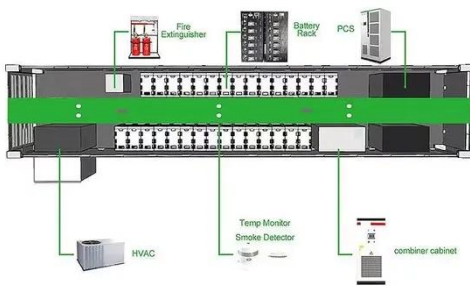

Guide

Solar Roof Tiles are a mix of PV and Metal Roofing Tiles that are designed to aesthetically match, enabling homeowners the ability to harvest solar energy without aesthetic compromise.